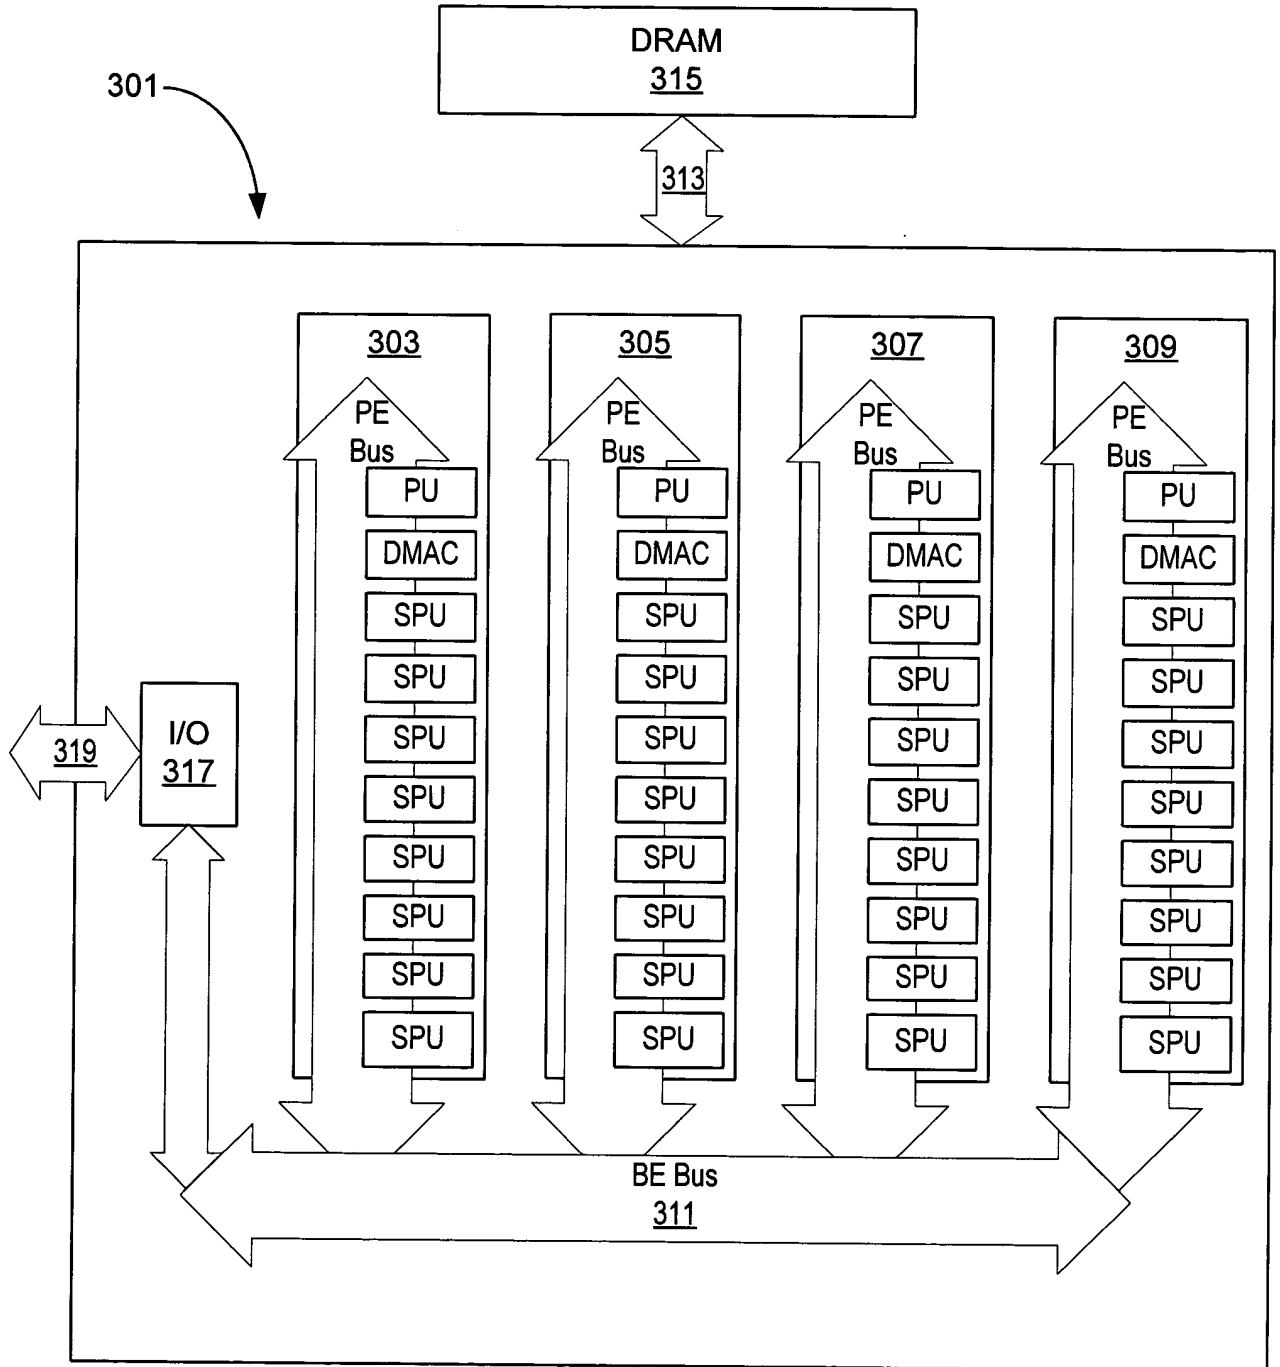

Figure 1

Figure 2

Figure 3

Figure 4

Figure 5

Figure 6

Figure 7

Figure 8

Figure 29

Figure 30

Figure 31

Figure 32

Figure 33

Figure 34

Memory Access Control Table

The diagram shows a table with 64 rows, indexed from 0 to 63. Each row contains four columns: 'Base', 'Size', 'Access Key', and 'Access Key Mask'. Callout 3504 points to the 'ID' column header. Callout 3506 points to the 'Base' column header. Callout 3508 points to the 'Size' column header. Callout 3510 points to the 'Access Key' column header. Callout 3512 points to the 'Access Key Mask' column header. Callout 3502 is an arrow pointing to the table structure.